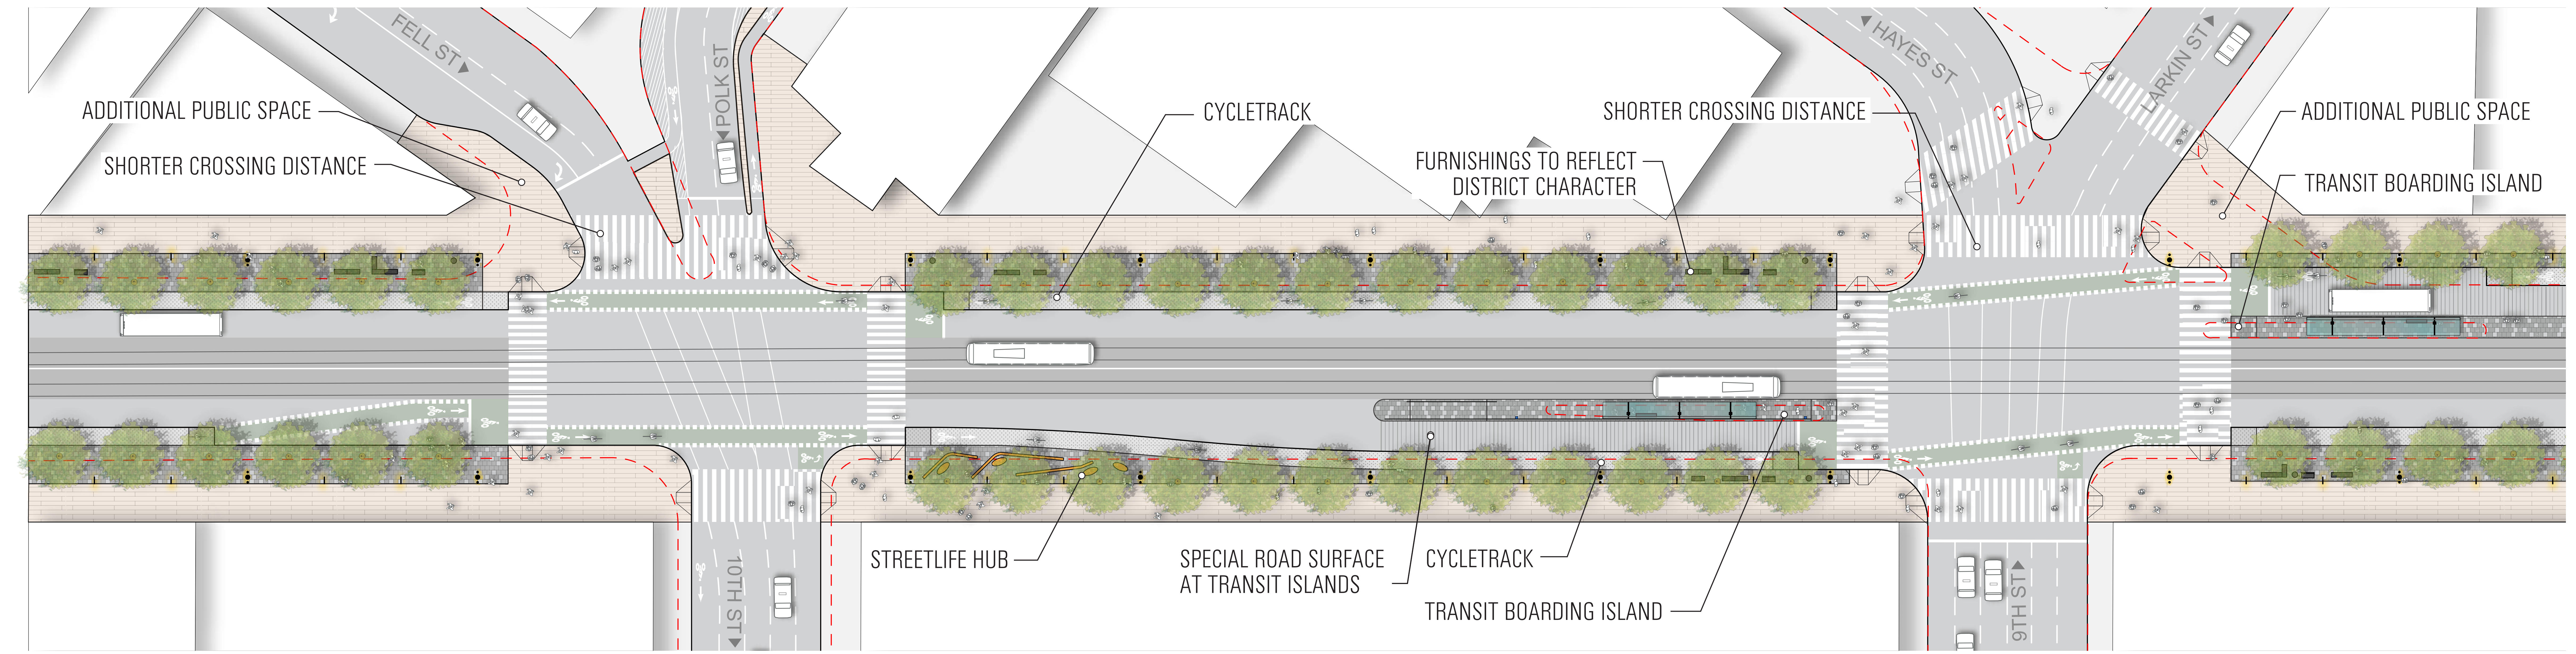

Option 1

MARKET STREET LEGEND

	STREETLIFE ZONE		TRANSIT ONLY LANE		PATH OF GOLD LIGHT
	PEDESTRIAN ZONE		SHARED LANE		PEDESTRIAN LIGHT
	CYCLETRACK		TRANSIT STOPS		EXISTING CURB
			PROPOSED CURB		

Option 2