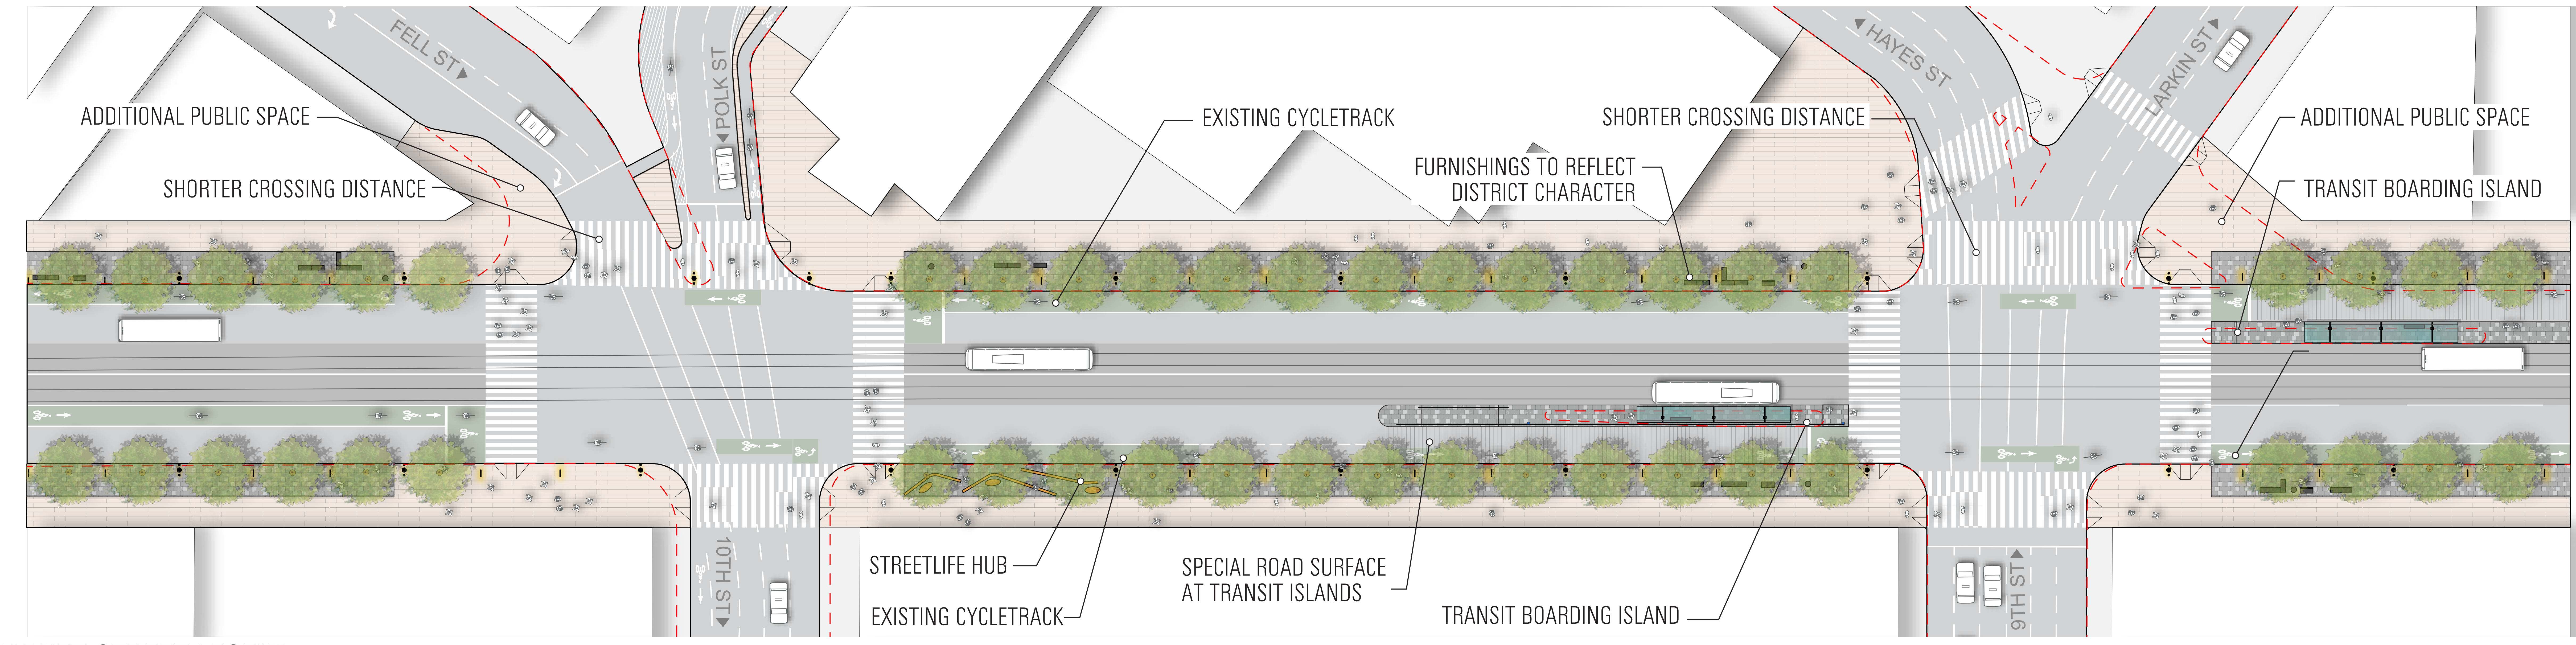

## Option 1

### MARKET STREET LEGEND

	STREETLIFE ZONE		TRANSIT ONLY LANE		PATH OF GOLD LIGHT
	PEDESTRIAN ZONE		SHARED LANE		PEDESTRIAN LIGHT
	CYCLETRACK		TRANSIT STOPS		EXISTING CURB
			PROPOSED CURB		

## Option 2

### MISSION STREET LEGEND

	CYCLETRACK		PROPOSED TREE
	BUFFER		EXISTING TREE
	PAINTED BUFFER		EXISTING CURB
	PARKING		PROPOSED CURB

Mission Street Cycletrack, 3rd to 4th

Mission Street Cycletrack, 5th to 6th