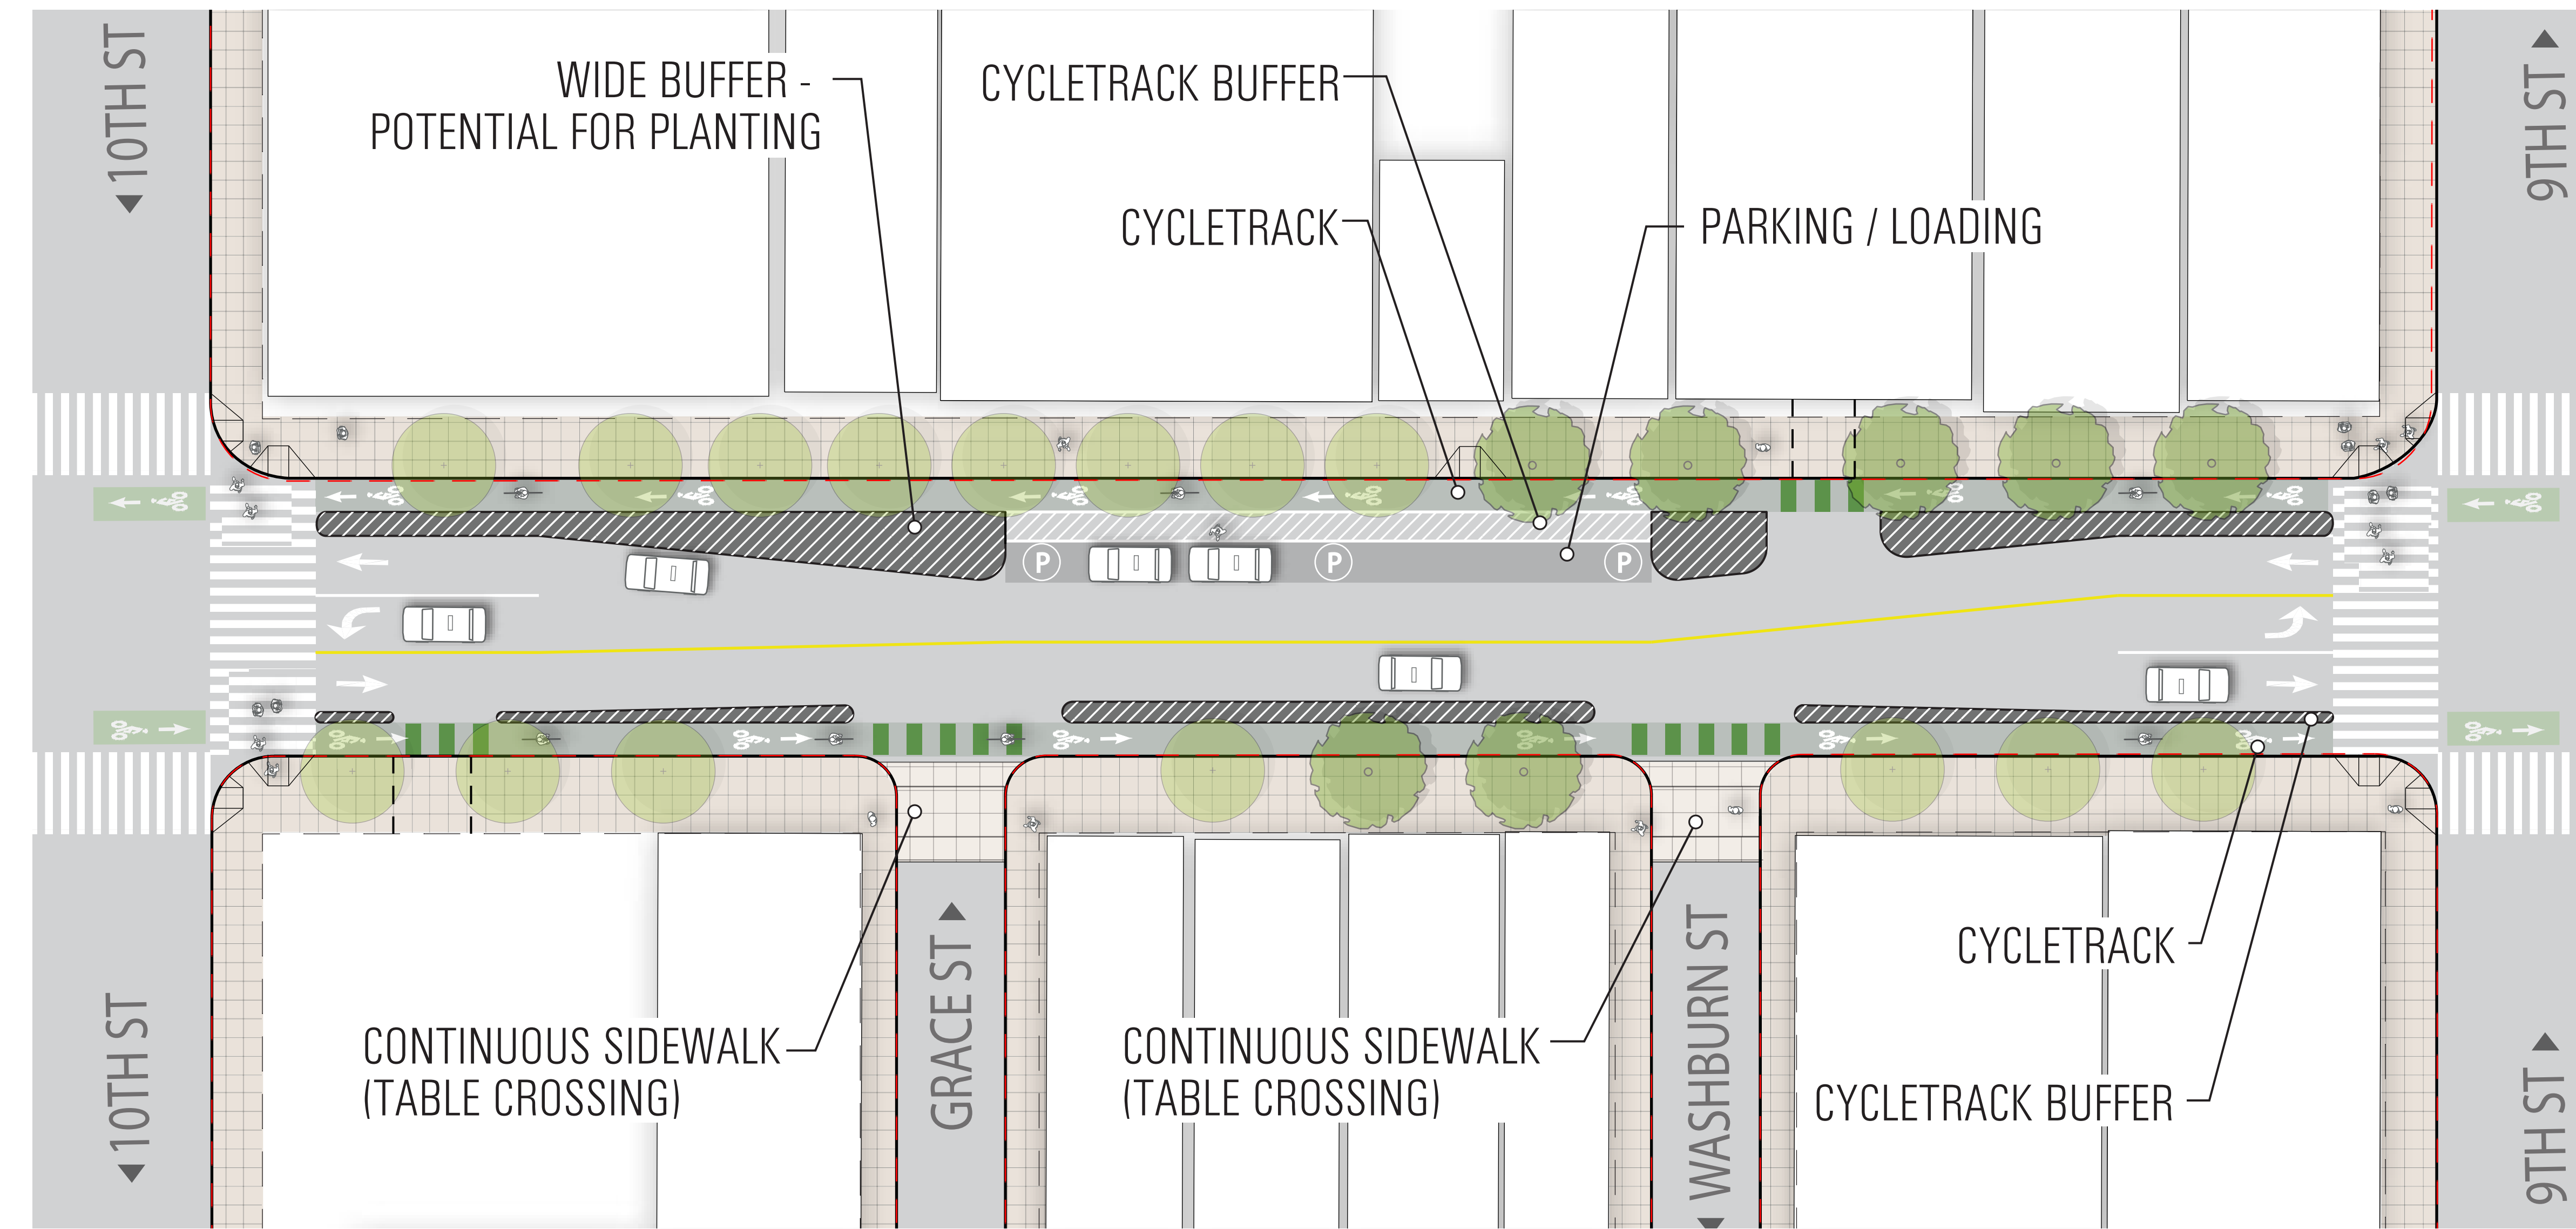

## Option 1

### MARKET STREET LEGEND

	STREETLIFE ZONE		TRANSIT ONLY LANE		PATH OF GOLD LIGHT
	PEDESTRIAN ZONE		SHARED LANE		PEDESTRIAN LIGHT
	CYCLETRACK		TRANSIT STOPS		EXISTING CURB
			PROPOSED CURB		

### MISSION STREET LEGEND

	CYCLETRACK		PROPOSED TREE
	BUFFER		EXISTING TREE
	PAINTED BUFFER		EXISTING CURB
	PARKING		PROPOSED CURB

Mission Street Cycletrack, 3rd to 4th

Mission Street Cycletrack, 5th to 6th